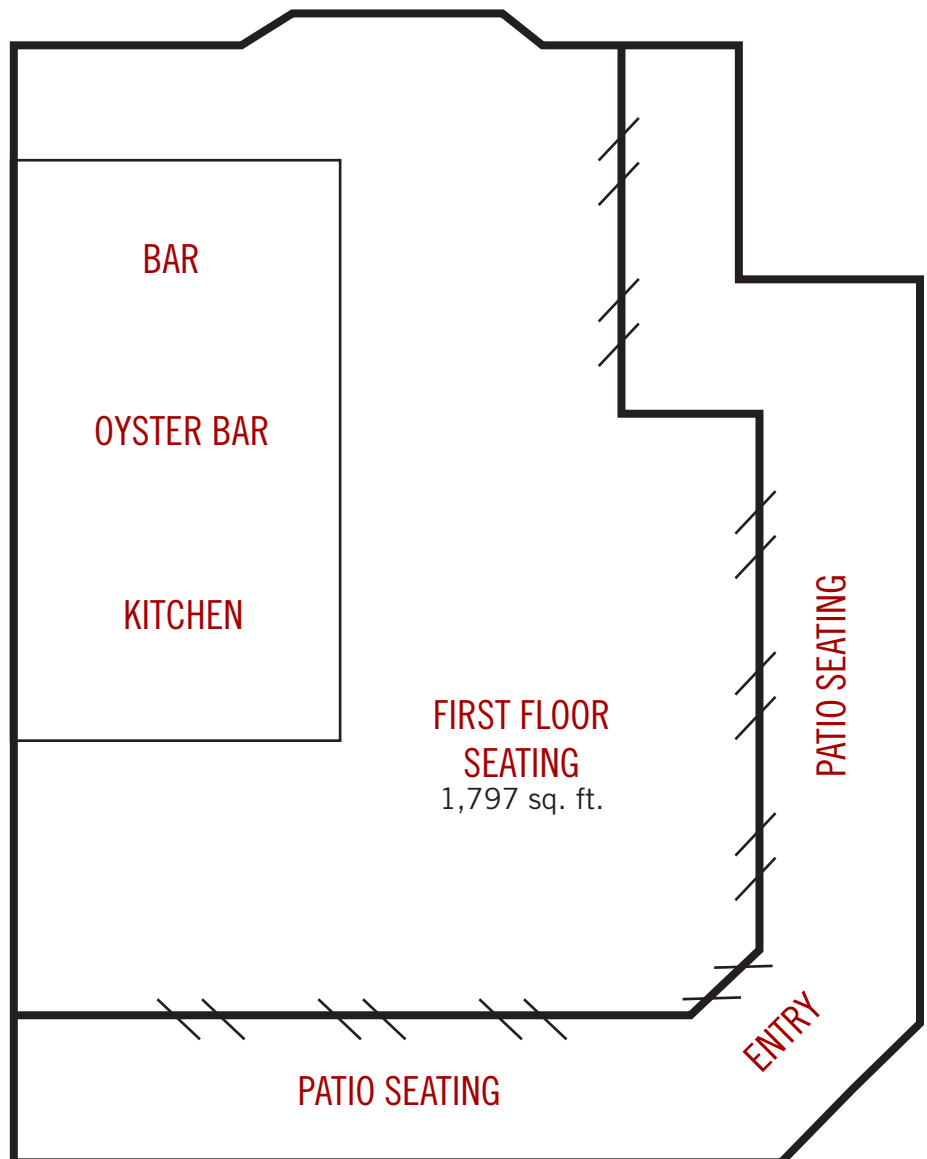

RESTAURANT:

Seated | 120 Guests

Receptions | 150 Guests

REEF ROOM:

Seated Inside | 60 Guests

Seated with Balcony | 90 Guests

Reception | 100 Guests

SANDESTIN | REEF ROOM

RESTAURANT:

Seated | 120 Guests

Receptions | 150 Guests

REEF ROOM:

(details next page)

Seated Inside | 60 Guests

Seated with Balcony | 90 Guests

Reception | 100 Guests